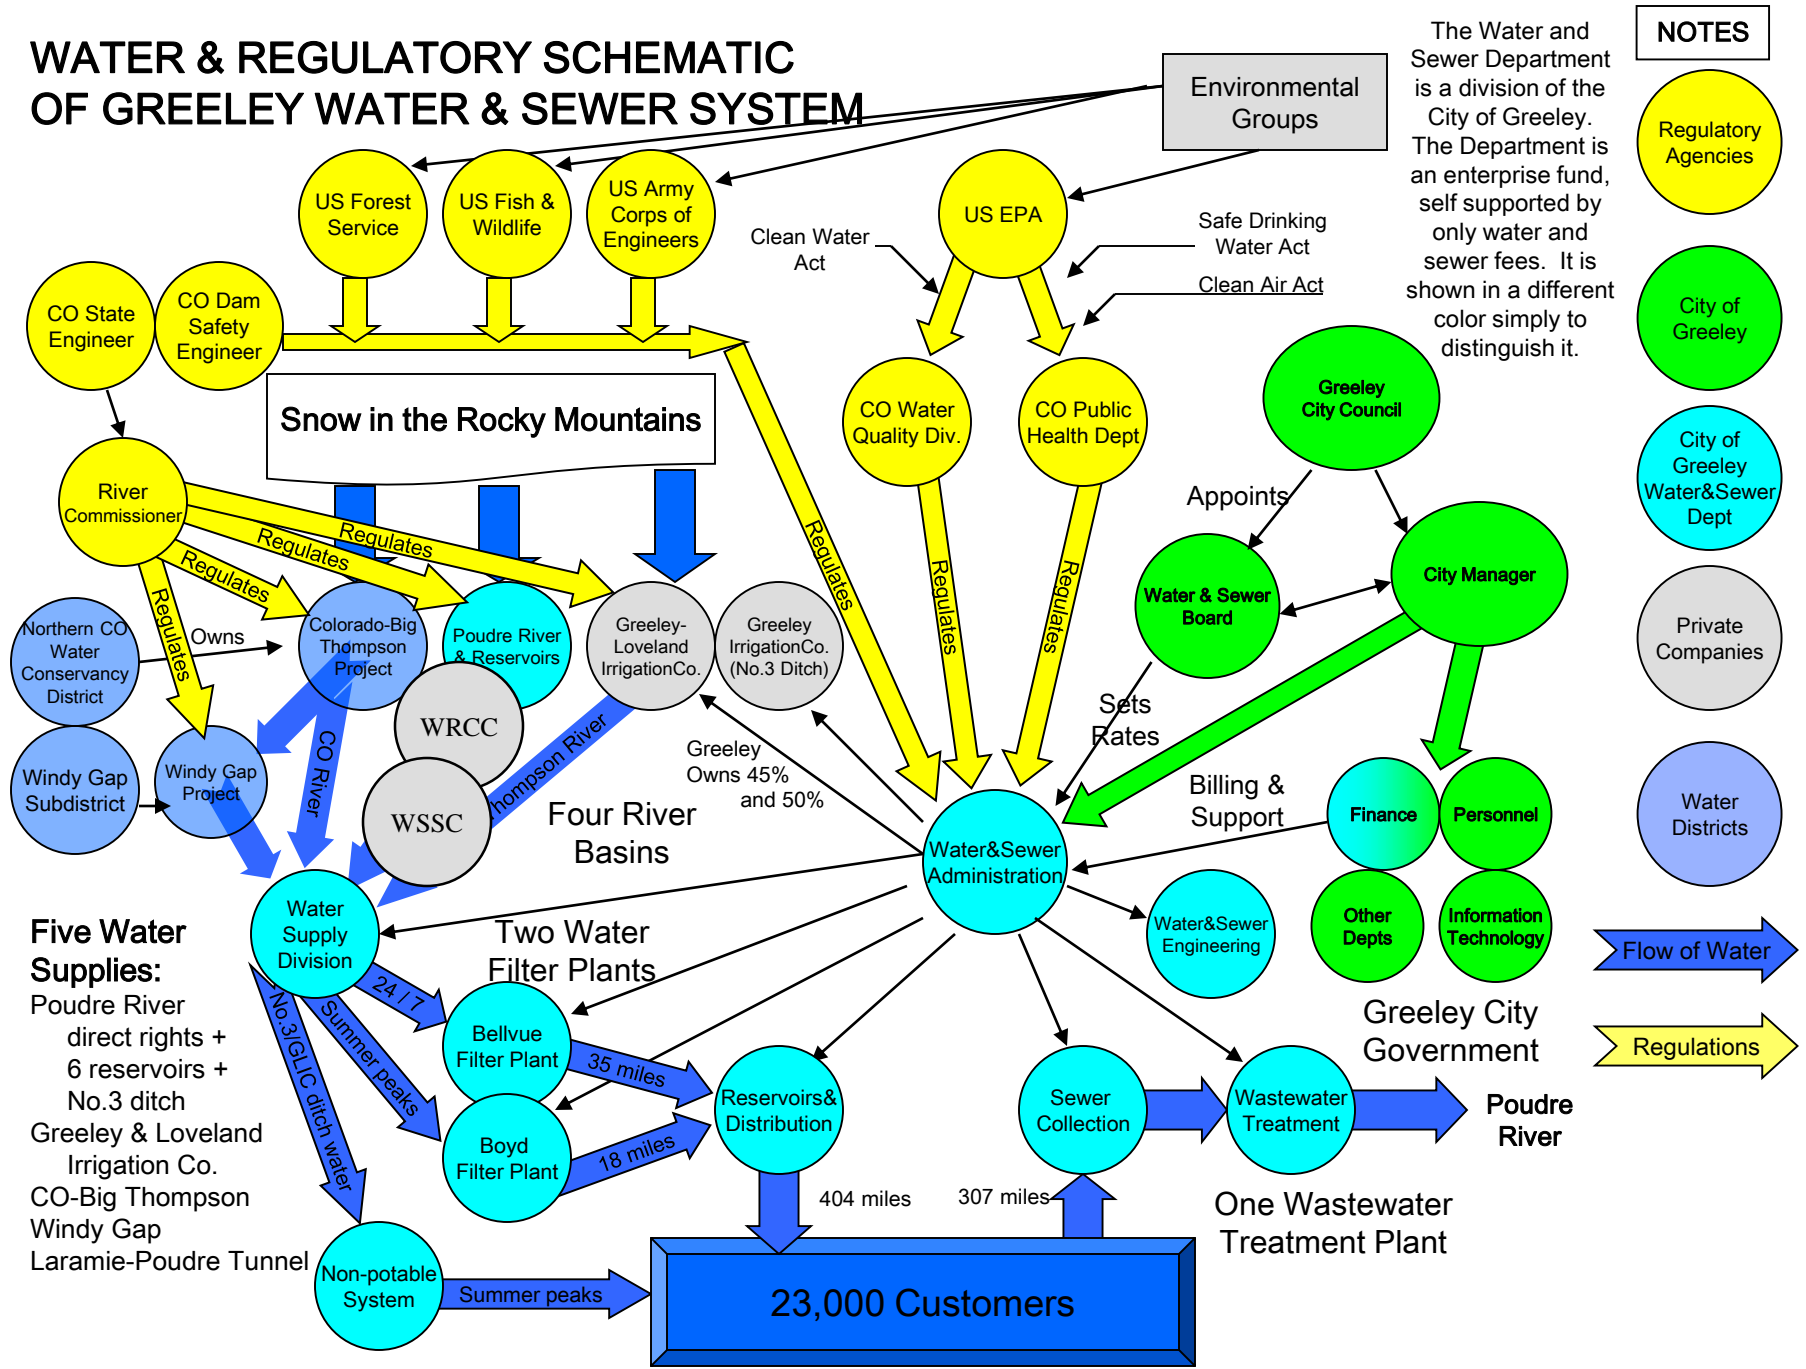

WATER & REGULATORY SCHEMATIC OF GREELEY WATER & SEWER SYSTEM

NOTES

The Water and Sewer Department is a division of the City of Greeley. The Department is an enterprise fund, self supported by only water and sewer fees. It is shown in a different color simply to distinguish it.

Regulatory Agencies

City of Greeley

City of Greeley Water & Sewer Dept

Private Companies

Water Districts

Flow of Water

Regulations